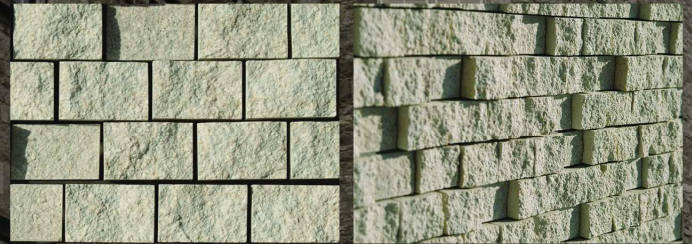

Piccola

No Gloss Unglazed
External Wall

< COLORS >

PCU-1

PCU-2

PCU-3

PCU-4

PCU-5

PCU-6

* Make-to-order products

product form	Size (mm)	thickness (mm)	pcs/Box	sq.m./Box	Weight kg/Box
Unit	275 × 198	10~30	14	0.66	24
Corner Unit	113 × 198	10~30	18	1.71	12

*All sizes are nominal *Printed color reproductions may vary from actual tile color. Please refer actual sample before final selection. *There are shade variations. *Some edges may look chipped as this product is actually split. *It is not possible to specify any particular split surfaces. *Dimples on the surface are not defects. *The color of a cut edge may look different from the tile surface.*A tile-uniting material may be visible at the joints between tiles. *Unit requires use of adhesives for installation. *Reduction or cancellation of units and corner tiles cannot be acceptable after each order confirmation.*Do not spread-grout. *Specifications and colors may be altered without notice.