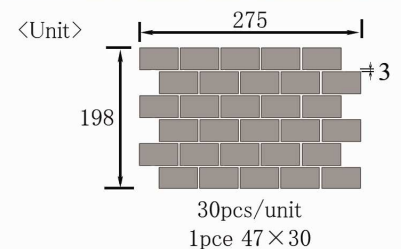

PCU-6

* Make-to-order products

product form	Size (mm)	thickness (mm)	pcs/Box	sq.m./Box	Weight kg/Box
Unit	275 × 198	10~30	14	0.66	24
Corner Unit	113 × 198	10~30	18	1.71	12

*All sizes are nominal *Printed color reproductions may vary from actual tile color. Please refer actual sample before final selection. *There are shade variations. *Some edges may look chipped as this product is actually split. *It is not possible to specify any particular split surfaces. *Dimples on the surface are not defects. *The color of a cut edge may look different from the tile surface.*A tile-uniting material may be visible at the joints between tiles. *Unit requires use of adhesives for installation. *Reduction or cancellation of units and corner tiles cannot be acceptable after each order confirmation.*Do not spread-grout. *Specifications and colors may be altered without notice.