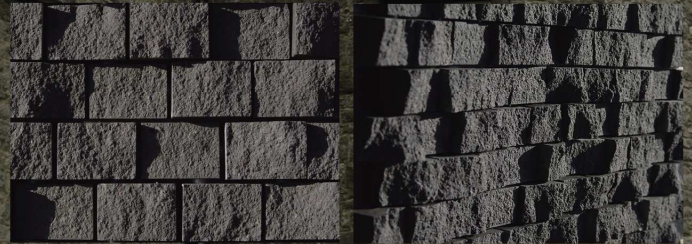

Piccola

No Gloss Unglazed
External Wall

< COLORS >

PCU-1

PCU-2

PCU-3

PCU-4

PCU-5

PCU-6

* Make-to-order products

product form	Size (mm)	thickness (mm)	pcs/Box	sq.m./Box	Weight kg/Box
Unit	275 × 198	10~30	14	0.66	24
Corner Unit	113 × 198	10~30	18	1.71	12

*All sizes are nominal *Printed color reproductions may vary from actual tile color. Please refer actual sample before final selection. *There are shade variations. *Some edges may look chipped as this product is actually split. *It is not possible to specify any particular split surfaces. *Dimples on the surface are not defects. *The color of a cut edge may look different from the tile surface.*A tile-uniting material may be visible at the joints between tiles. *Unit requires use of adhesives for installation. *Reduction or cancellation of units and corner tiles cannot be acceptable after each order confirmation.*Do not spread-grout. *Specifications and colors may be altered without notice.