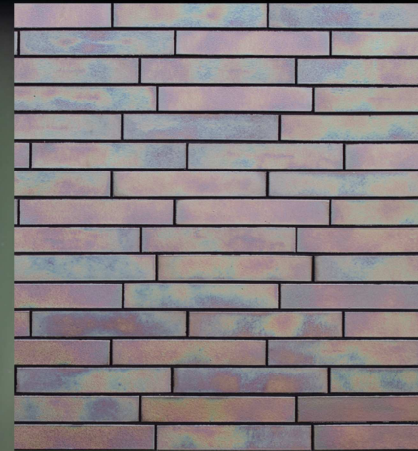

KOHSAI

Porcelain. Glazed.
External Wall

Luster like oxidized silver / Smoky
Reproduce rainbow colors / Aurora

< COLORS >

SU (Smoky)

OR (Aurora)

A mixed example of "SU"
and "MOD-006"
from the "Modern Tessera" series.