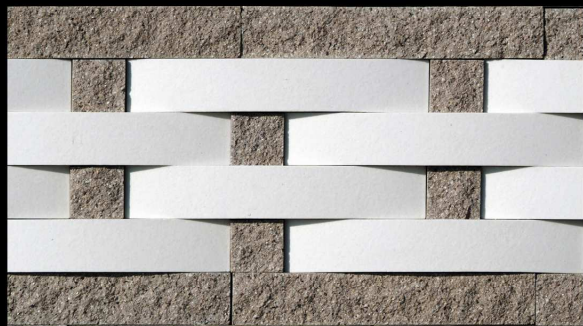

Cercle

No Gloss Unglazed
External Wall

< COLORS >

CC-006

CC-007

CC-007 & MOD-007

Size (mm)	thickness (mm)	pcs/Box	sq.m./Box	Weight kg/Box
227×40	7+13	69	0.77	24

- *All sizes are nominal
- *Printed color reproductions may vary from actual tile color. Please refer actual sample before final selection.
- *There are shade variations.
- *Corner tiles are made by bonding.
- *This is a made-to-order product. Minimum order quantity is 300 m².
- *Do not spread-grout.
- *Specifications and colors may be altered without notice.