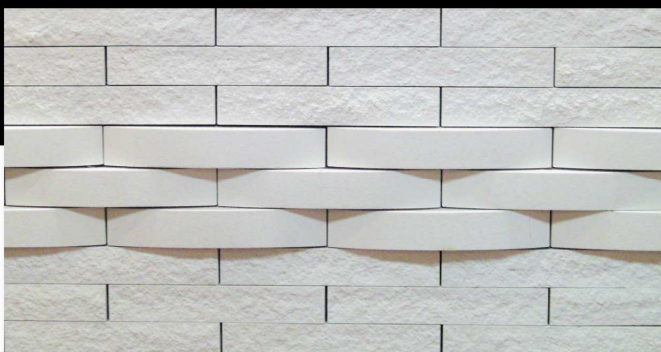

Cercle

No Gloss Unglazed
External Wall

< COLORS >

CC-006

CC-007

CC-007 & MOD-007

Size (mm)	thickness (mm)	pcs/Box	sq.m./Box	Weight kg/Box
227×40	7+13	69	0.77	24

- *All sizes are nominal
- *Printed color reproductions may vary from actual tile color. Please refer actual sample before final selection.
- *There are shade variations.
- *Corner tiles are made by bonding.
- *This is a made-to-order product. Minimum order quantity is 300 m².
- *Do not spread-grout.
- *Specifications and colors may be altered without notice.