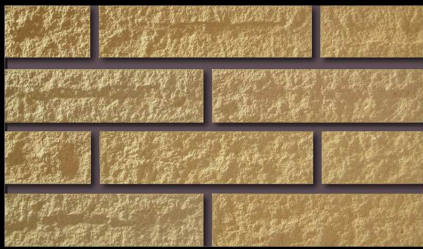

Tessera Slender

No Gloss Unglazed
External Wall

< COLORS >

TS-1

TS-2

TS-3

TS-4

TS-5

TS-6

TS-SK1

Size (mm)	thickness (mm)	pcs/Box	sq.m./Box	Weight kg/Box
227×60	10	92	1.46	27

- *All sizes are nominal
- *Printed color reproductions may vary from actual tile color. Please refer actual sample before final selection.
- *There are shade variations.
- *Some edges may look chipped as this product is actually split.
- *It is not possible to specify any particular split surfaces.
- *Corner tiles are made by bonding.
- *This is a made-to-order product. Minimum order quantity is 400 m².
- *Do not spread-grout.
- *For custom colors, shapes, and thickness, please ask.
- *Specifications and colors may be altered without notice.