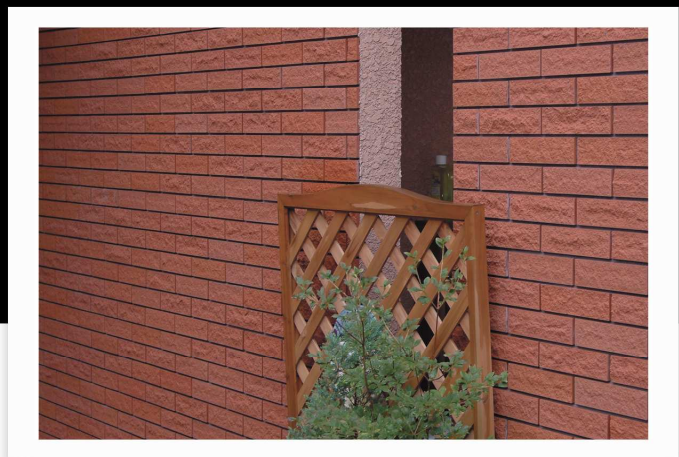

Tessera Slender

No Gloss Unglazed
External Wall

< COLORS >

TS-1

TS-2

TS-3

TS-4

TS-5

TS-6

TS-SK1

Size (mm)	thickness (mm)	pcs/Box	sq.m./Box	Weight kg/Box
227×60	10	92	1.46	27

- *All sizes are nominal
- *Printed color reproductions may vary from actual tile color. Please refer actual sample before final selection.
- *There are shade variations.
- *Some edges may look chipped as this product is actually split.
- *It is not possible to specify any particular split surfaces.
- *Corner tiles are made by bonding.
- *This is a made-to-order product. Minimum order quantity is 400 m².
- *Do not spread-grout.
- *For custom colors, shapes, and thickness, please ask.
- *Specifications and colors may be altered without notice.