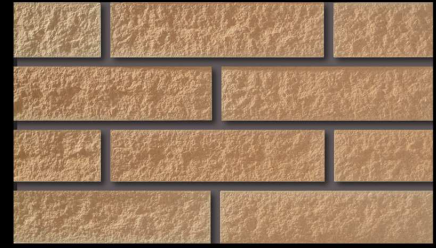

Tessera Slender

No Gloss Unglazed
External Wall

< COLORS >

TS-1

TS-2

TS-3

TS-4

TS-5

TS-6

TS-SK1

Size (mm)	thickness (mm)	pcs/Box	sq.m./Box	Weight kg/Box
227×60	10	92	1.46	27

- *All sizes are nominal
- *Printed color reproductions may vary from actual tile color. Please refer actual sample before final selection.
- *There are shade variations.
- *Some edges may look chipped as this product is actually split.
- *It is not possible to specify any particular split surfaces.
- *Corner tiles are made by bonding.
- *This is a made-to-order product. Minimum order quantity is 400 m².
- *Do not spread-grout.
- *For custom colors, shapes, and thickness, please ask.
- *Specifications and colors may be altered without notice.