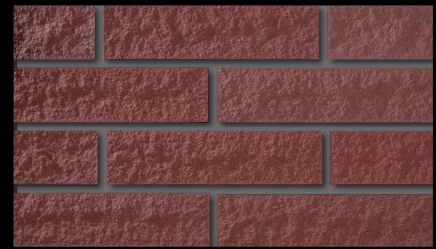

Tessera Slender

No Gloss Unglazed
External Wall

< COLORS >

TS-1

TS-2

TS-3

TS-4

TS-5

TS-6

TS-SK1

Size (mm)	thickness (mm)	pcs/Box	sq.m./Box	Weight kg/Box
227×60	10	92	1.46	27

- *All sizes are nominal
- *Printed color reproductions may vary from actual tile color. Please refer actual sample before final selection.
- *There are shade variations.
- *Some edges may look chipped as this product is actually split.
- *It is not possible to specify any particular split surfaces.
- *Corner tiles are made by bonding.
- *This is a made-to-order product. Minimum order quantity is 400 m².
- *Do not spread-grout.
- *For custom colors, shapes, and thickness, please ask.
- *Specifications and colors may be altered without notice.