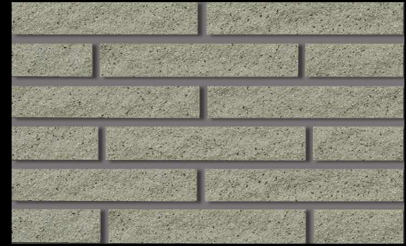

# Modern Tessera

No Gloss Unglazed  
External Wall

## < COLORS >

MOD-001

MOD-002

MOD-003 (\*1)

MOD-004

MOD-005

MOD-006

MOD-007

\*2: Size 227×40×10 Flat Made-to-order product

- \*All sizes are nominal
- \*Printed color reproductions may vary from actual tile color. Please refer actual sample before final selection.
- \*There are shade variations.
- \*Some edges may look chipped as this product is actually split.
- \*It is not possible to specify any particular split surfaces.
- \*Corner tiles are made by bonding.
- \*This is a made-to-order product. Minimum order quantity is 300 m<sup>2</sup>.
- \*Do not spread-grout.
- \*For custom colors, shapes, and thickness, please ask.
- \*Specifications and colors may be altered without notice.