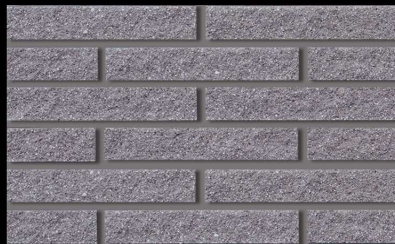

# Modern Tessera

No Gloss Unglazed  
External Wall

## < COLORS >

MOD-001

MOD-002

MOD-003 (\*1)

MOD-004

MOD-005

MOD-006

MOD-007

\*2: Size 227×40×10 Flat Made-to-order product

- \*All sizes are nominal
- \*Printed color reproductions may vary from actual tile color. Please refer actual sample before final selection.
- \*There are shade variations.
- \*Some edges may look chipped as this product is actually split.
- \*It is not possible to specify any particular split surfaces.
- \*Corner tiles are made by bonding.
- \*This is a made-to-order product. Minimum order quantity is 300 m<sup>2</sup>.
- \*Do not spread-grout.
- \*For custom colors, shapes, and thickness, please ask.
- \*Specifications and colors may be altered without notice.